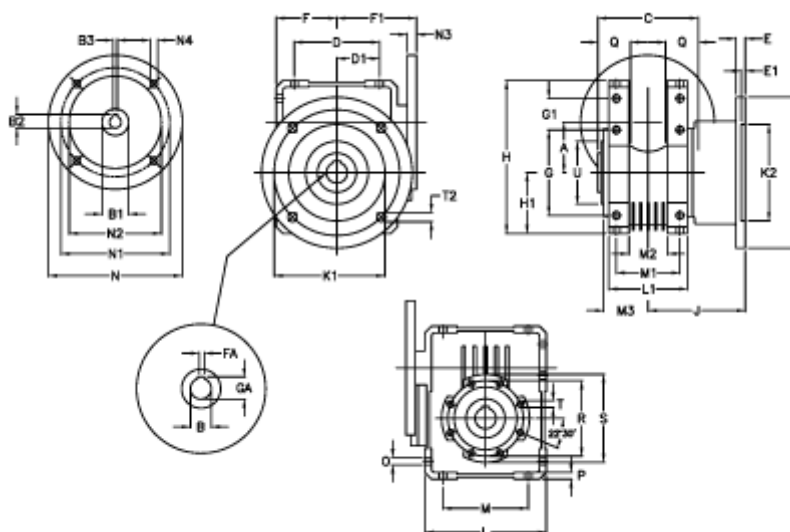

Article number: 392208605643036

Description: Worm Gear with Torque Limiter
W86 L2-UF-56-P80 B5

Measures

A = 86.90	E = 15	H = 245.5	M = 144	N4 = 11,5	U = 110
B = 35	E1 = 6	H1 = 100.0	M1 = 101	O = 11.5	
B1 E7 = 19	F = 100	J = 151.0	M2 = 57	P = 11	
B2 = 21.8	F1 = 128	K = 210	M3 = 65	Q = 45	
B3 H9 = 6	FA = 10	K1 = 176	N = 200	R = 130	
C = 140	G = 144	K2 = 152	N1 = 165	S = 150	
D = 144.0	G1 = 45.5	L = 200	N2 = 130	T = M10x18	
D1 = 72.0	GA = 38.3	L1 = 125	N3 = 12.0	T2 = 12.5	